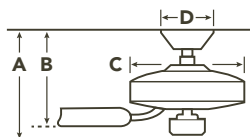

OPTIONAL CONTROLS

**COOLTOUCH™ TRANSMITTER – LIMITED FUNCTION**

337214TR (Shown)

OPTIONAL BLADE SETS

**371030**  
Weathered White Walnut  
Solid Wood

**371031**  
Shadowed Walnut  
Solid Wood

Sold separately. See pages 274-275 for more blade options.

HANGING MEASUREMENTS

WITH 4" DOWNROD

Fixture Drop (from ceiling)	Blade Drop (from ceiling)	Housing (width)	Ceiling Canopy (width)
A: 17.25"	B: 11.00"	C: 12.50"	D: 6.25"

AIR PERFORMANCE

AIRFLOW Cubic Ft. Per Minute on High	POWER USAGE Watts on High (Excludes Lights)	AIRFLOW EFFICIENCY Cubic Ft. Per Minute Per Watt
4966	66	76